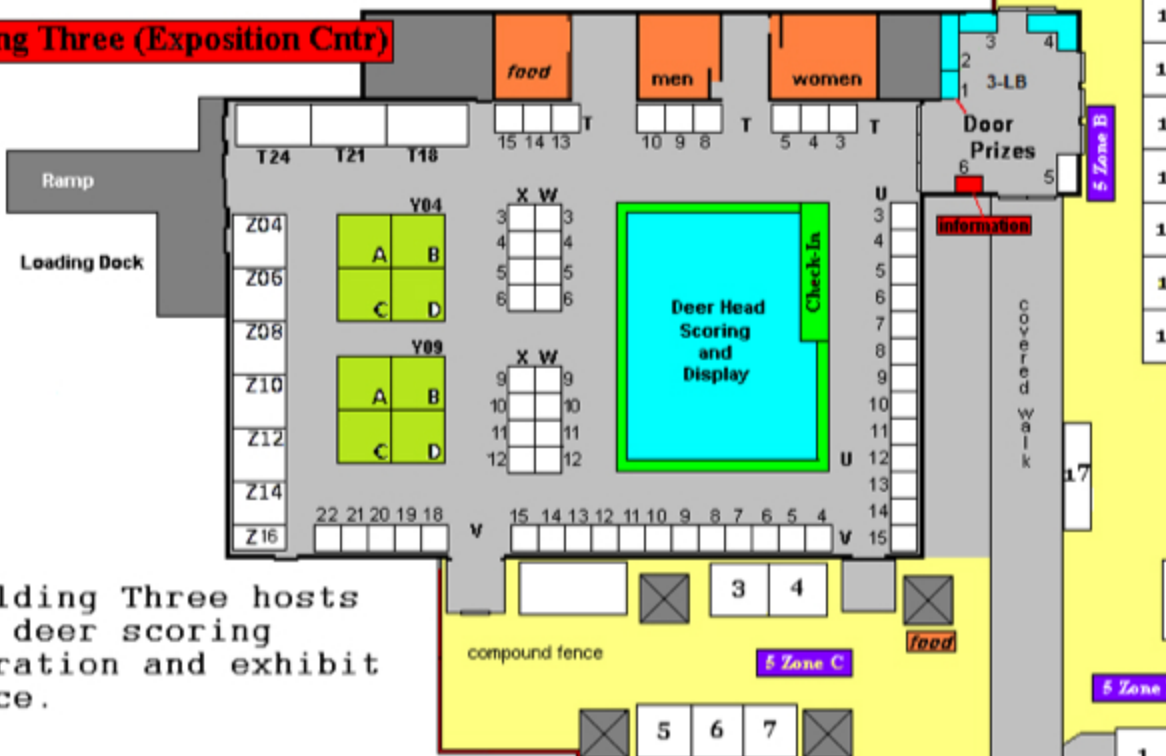

Dixie Deer Classic Master Floor Plan 2024

Building Three (Exposition Cntr)

Building Three hosts the deer scoring operation and exhibit space.

Building One is primarily exhibit space. Both Seminar Rooms are in this building.

Building One (Jim Graham Bldg)

Main Entrance
Ticket Sales

Special Store Booths: 3-Y04A, B, C, D
3-Y09A, B, C, D

Expanded Store Booths: 1-A01, 1-A35
1-L23

Building 2 Dorton Arena

Building Two hosts the Celebrity Stage, the Gun Sales Venue, and Outdoor Lore Exhibitors.