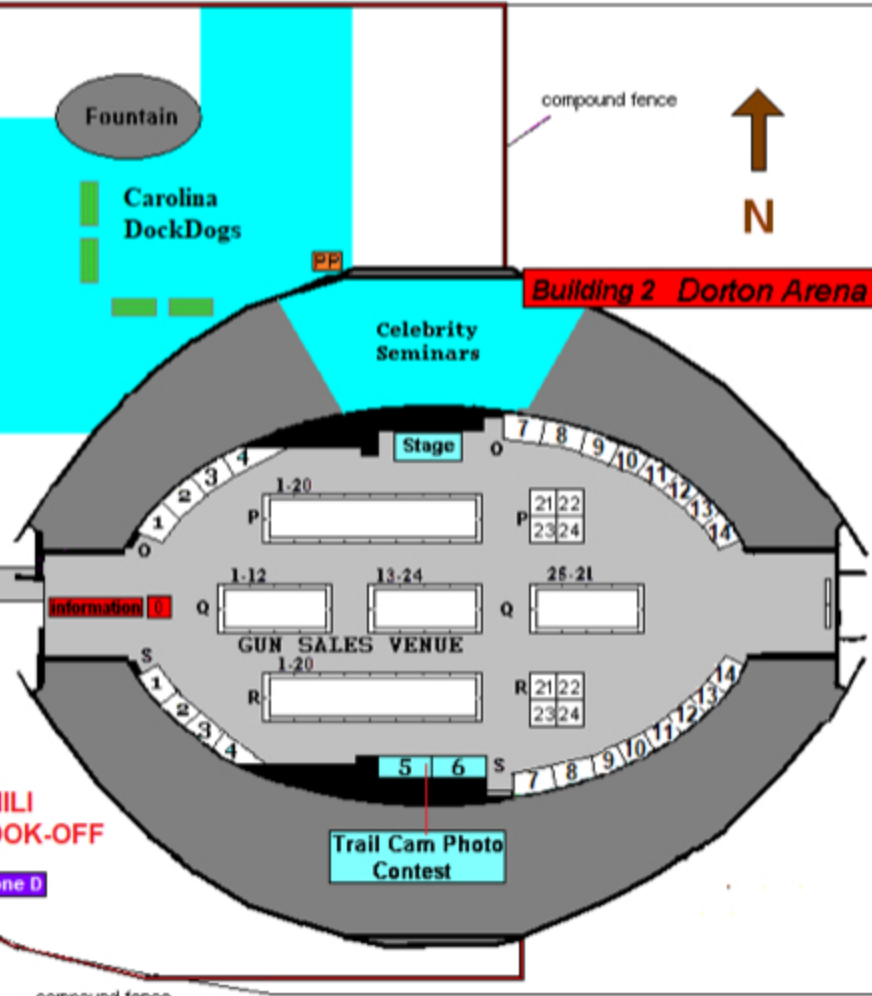

Dixie Deer Classic Master Floor Plan 2024

Building Three (Exposition Cntr)

Building Three hosts the deer scoring operation and exhibit space.

Building One is primarily exhibit space. Both Seminar Rooms are in this building.

Building One (Jim Graham Bldg)

Main Entrance
Ticket Sales

Special Store Booths: 3-Y04A, B, C, D
3-Y09A, B, C, D

Expanded Store Booths: 1-A01, 1-A35
1-L23

Building 2 Dorton Arena

Building Two hosts the Celebrity Stage, the Gun Sales Venue, and Outdoor Lore Exhibitors.