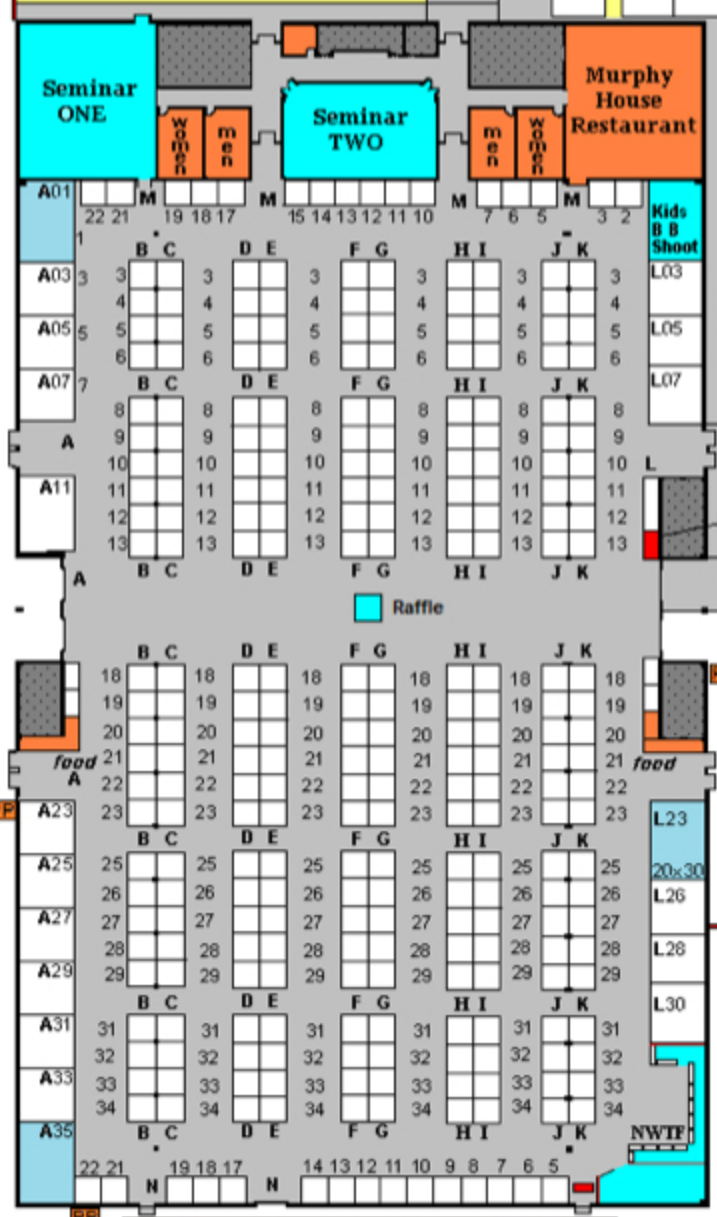

Dixie Deer Classic Master Floor Plan 2024

Building Three (Exposition Cntr)

Building Three hosts the deer scoring operation and exhibit space.

Building One is primarily exhibit space. Both Seminar Rooms are in this building.

Building One (Jim Graham Bldg)

Main Entrance
Ticket Sales

Special Store Booths: 3-Y04A, B, C, D
3-Y09A, B, C, D

Expanded Store Booths: 1-A01, 1-A35
1-L23

Building 2 Dorton Arena

Building Two hosts the Celebrity Stage, the Gun Sales Venue, and Outdoor Lore Exhibitors.