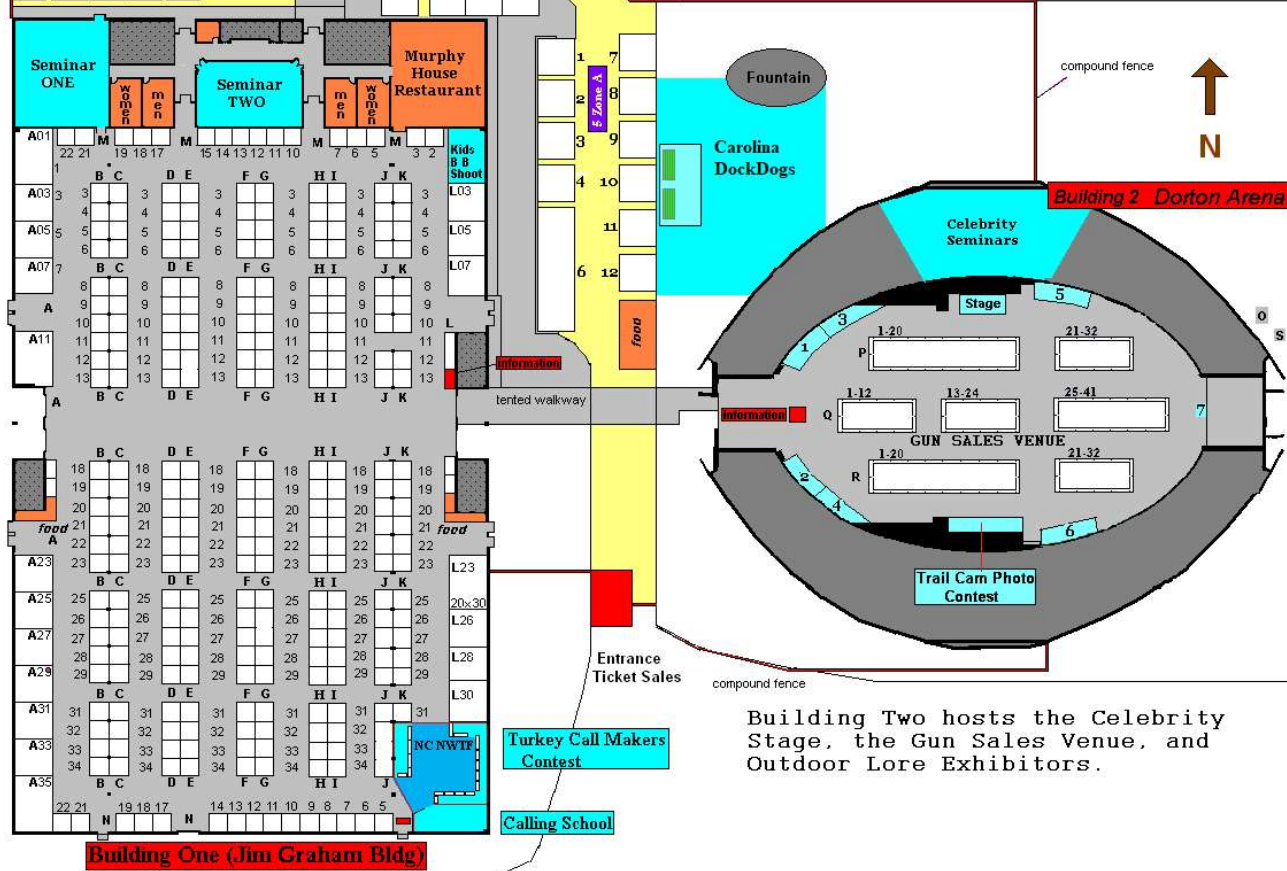

Dixie Deer Classic Master Floor Plan

Building Three (Exposition Cntr)

Building Three hosts the deer scoring operation and exhibit space.

Building One is primarily exhibit space. Both Seminar Rooms are in this building.

Building One (Jim Graham Bldg)

Building 2 Dorton Arena

Building Two hosts the Celebrity Stage, the Gun Sales Venue, and Outdoor Lore Exhibitors.