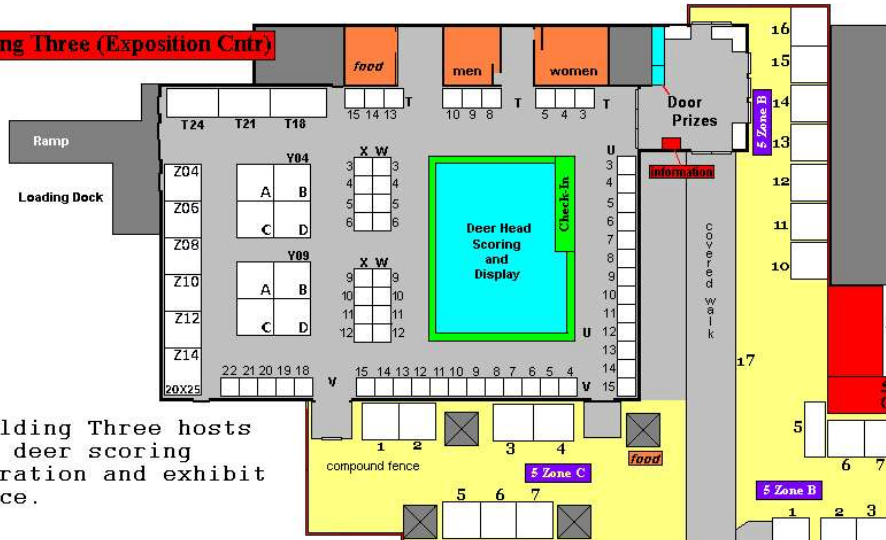

Dixie Deer Classic Master Floor Plan

Building Three (Exposition Cntr)

Building Three hosts the deer scoring operation and exhibit space.

Building One is primarily exhibit space. Both Seminar Rooms are in this building.

Building One (Jim Graham Bldg)

Building 2 Dorton Arena

Building Two hosts the Celebrity Stage, the Gun Sales Venue, and Outdoor Lore Exhibitors.